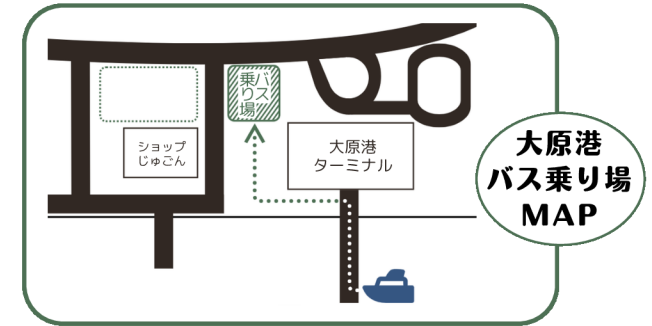

● バス券が必要です ●
(石垣で事前にお受け取りください)

Please take Ohara route ferry and shuttle bus to Uehara port during Uehara route cancelled.

We provide bus ticket to the consumers who pay for Uehara route price.

Bus ticket pick up at YKF Ishigaki counter & Uehara port YKF desk.