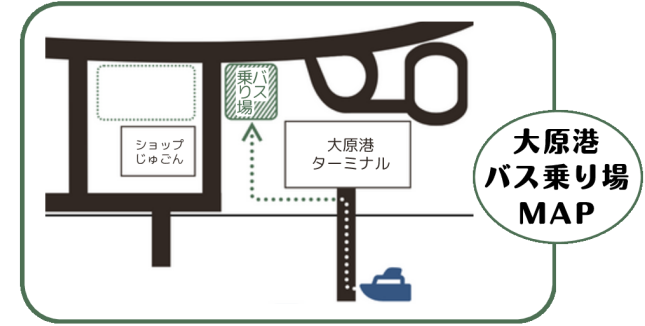

●バス券が必要です
(石垣で事前にお受け取りください)

Please take Ohara route ferry and shuttle bus to Uehara port during Uehara route cancelled.

We provide bus ticket to the consumers who pay for Uehara route price.

Bus ticket pick up at YKF Ishigaki counter & Uehara port YKF desk.